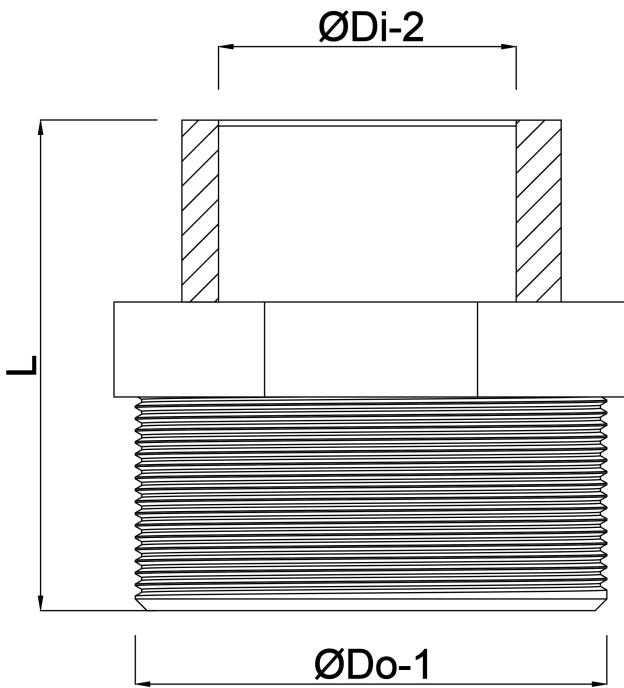

**Profec Reducing nipple PVC-U
2" x 3/4" male thread x female
thread 10bar grey with
stainless steel ring type
reinforced (0100330)**

TECHNICAL SPECIFICATIONS

Colour	grey
Type	reinforced
Material	PVC-U
Feature	with stainless steel ring
Connection	male thread x female thread
Pressure	10 bar
Size	2" x 3/4"

DIMENSIONS

K-1	38 mm
L	55 mm
ØDi-2	3/4 "
ØDo-1	2 "

Last modified date: 22/05/2026

Bosta UK Ltd.
Reflection House
Olding Road
Bury St. Edmunds
Suffolk
IP33 3TA
T +44 (0) 1284 716580
E enquiries@bosta.co.uk
<http://www.bosta.com>