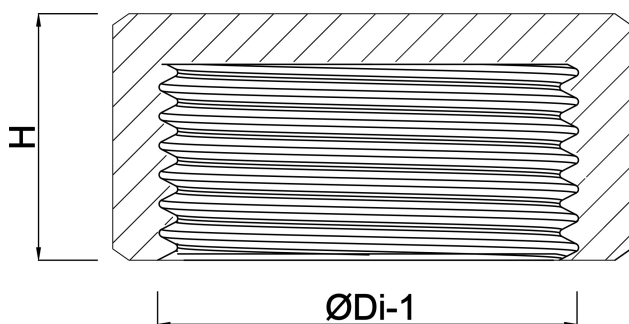

**Profec Nr. 300 Hexagon cap  
brass 3/8" female thread 30bar  
(0710397)**

# TECHNICAL SPECIFICATIONS

Material	brass
Connection	female thread
Fitting nr.	Nr. 300
Max. temp.	120 °C
Size	3/8"
Pressure	30 bar

## DIMENSIONS

F-1	9 mm
H	11.5 mm
K-1	21 mm
ØDi-1	3/8 "

**Last modified date: 24/05/2026**

Bosta UK Ltd.  
Reflection House  
Olding Road  
Bury St. Edmunds  
Suffolk  
IP33 3TA  
T +44 (0) 1284 716580  
E [enquiries@bosta.co.uk](mailto:enquiries@bosta.co.uk)  
<http://www.bosta.com>