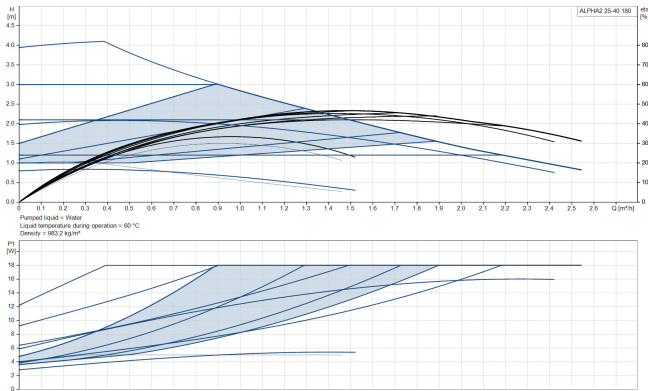

**Grundfos Variable speed
circulation pump cast iron 1
1/2" male thread 0.18A 230VAC
black/red WRAS type Alpha2
25-40 (180) (7042295)**

GRUNDFOS 

TECHNICAL SPECIFICATIONS

Colour black/red

Material cast iron

Frequency 50 Hz

Maximum ambient temperature 40 °C

Minimum ambient temperature 0 °C

Type Alpha2 25-40 (180)

Max. head 4 m

Size 1 1/2"

Ampere

0.18 A