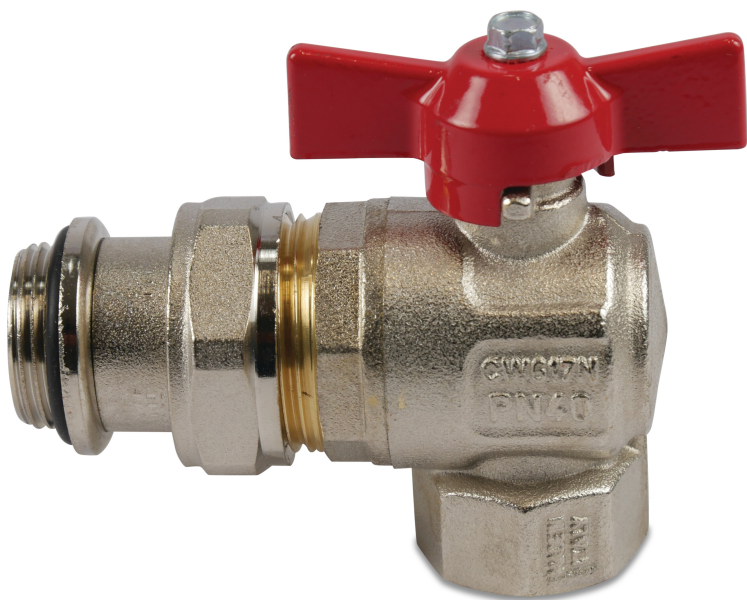

# Itap Angle ball valve brass 1" male thread x female thread 40bar type 298S (0400138)

# TECHNICAL SPECIFICATIONS

Type	298S
Material	brass
Operation	butterfly handle
Colour lever	red
Connection	male thread x female thread
Pressure	40 bar
Size	1"

**Last modified date: 11/03/2026**

Bosta UK Ltd.  
Reflection House  
Olding Road  
Bury St. Edmunds  
Suffolk  
IP33 3TA  
T +44 (0) 1284 716580  
E [enquiries@bosta.co.uk](mailto:enquiries@bosta.co.uk)  
<http://www.bosta.com>