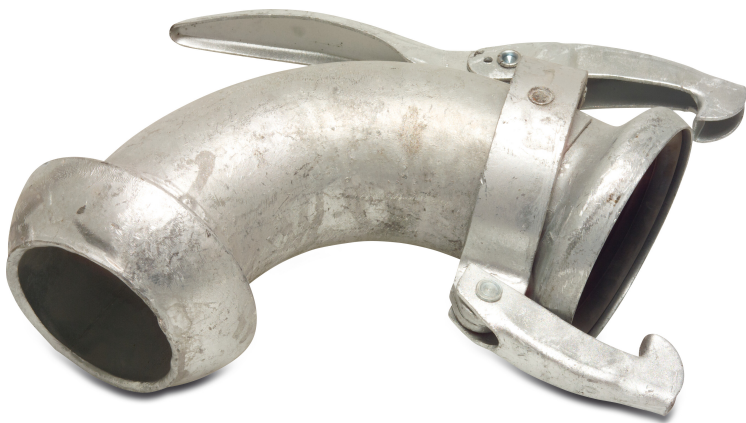

**Quick coupler bend 90° steel  
galvanised 70 mm female part  
Perrot x male part Perrot type  
Perrot (0200218)**

# TECHNICAL SPECIFICATIONS

Type	Perrot
Material	steel
Surface treatment	galvanised
Connection	female part Perrot x male part Perrot
Size	70 mm

**Last modified date: 23/05/2026**

Bosta UK Ltd.  
Reflection House  
Olding Road  
Bury St. Edmunds  
Suffolk  
IP33 3TA  
T +44 (0) 1284 716580  
E [enquiries@bosta.co.uk](mailto:enquiries@bosta.co.uk)  
<http://www.bosta.com>