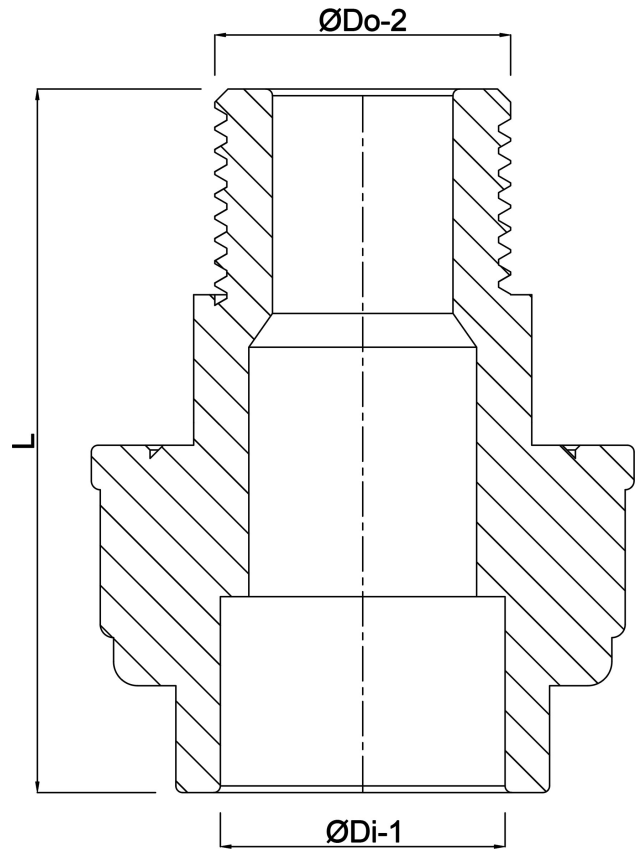

VDL Union adaptor PVC-U 1 1/2" x 50 mm male thread x glue socket 16bar grey (7010922)

VL Van de Lande

TECHNICAL SPECIFICATIONS

Colour	grey
Material	PVC-U
Material seal	EPDM
Connection	male thread x glue socket
Size	1 1/2" x 50 mm
Pressure	16 bar

DIMENSIONS

F-2	23 mm
Hi-1	31 mm
L	97 mm
ØDi-1	50 mm
ØDo-2	1 1/2 "

Last modified date: 24/05/2026

Bosta UK Ltd.
Reflection House
Olding Road
Bury St. Edmunds
Suffolk
IP33 3TA
T +44 (0) 1284 716580
E enquiries@bosta.co.uk
<http://www.bosta.com>