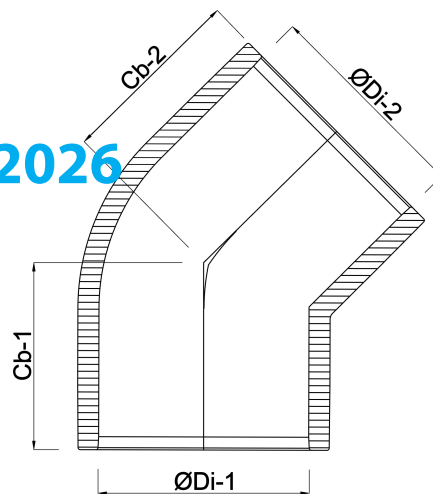

TECHNICAL SPECIFICATIONS

Colour	grey
Material	PVC-U
Connection	glue socket
Size	125 mm
Pressure	16 bar

DIMENSIONS

Cb-1	72 mm
Cb-2	72 mm
ØDi-1	125 mm
ØDi-2	125 mm

Last modified date: 13/03/2026

Bosta UK Ltd.
Reflection House
Olding Road
Bury St. Edmunds
Suffolk