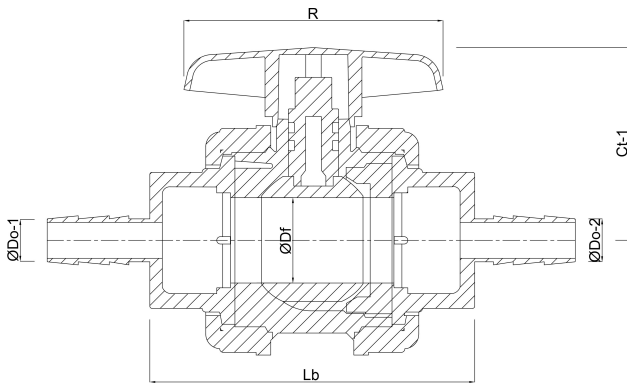

Last modified date: 25/05/2026

Bosta UK Ltd.
Reflection House
Olding Road
Bury St. Edmunds
Suffolk
IP33 3TA
T +44 (0) 1284 716580
E enquiries@bosta.co.uk
<http://www.bosta.com>