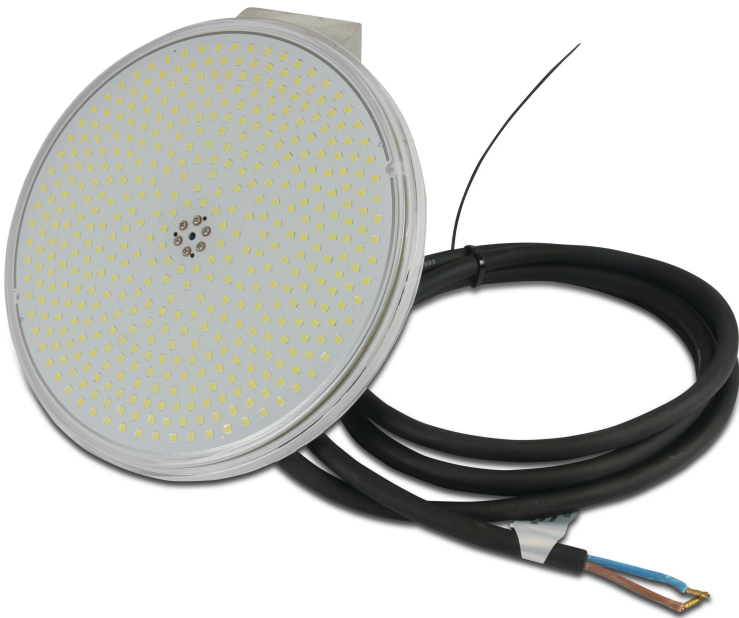

Flotide Replacement dimmable LED pool light 12VAC Par 56 RGBW 35W (7037343)

FLOTIDE

TECHNICAL SPECIFICATIONS

Model	Par 56
Voltage	12VAC
Outer ø	177 mm
Capacity	35 W
Number of LED	441
Brightness	1290 Lumen
Colour LEDs	RGBW