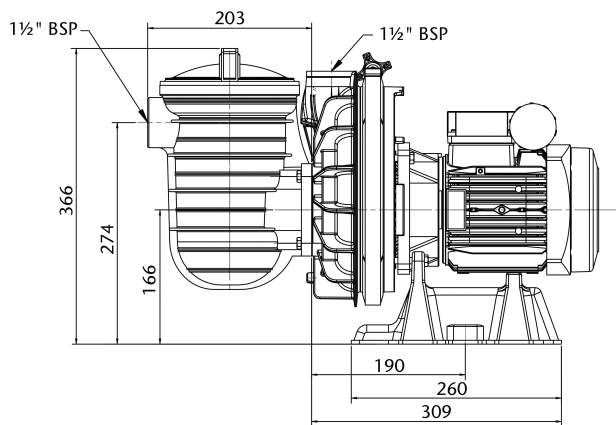

**Sta-Rite Pool pump 1 1/2"
female thread 230VAC black
type P-STR-071 0.75HP
(7032327)**

TECHNICAL SPECIFICATIONS

Colour black
Connection female thread

Width 288 mm

Height 366 mm

Frequency 50 Hz

IP value IPX5

Packaging dimensions L/W/H 640 x 320 x 360 mm

Type P-STR-071

Capacity 12 m³/h

Output Power 0,75 HP

Size 1 1/2"

Length 514 mm

Voltage 230VAC

Weight 14.1 kg

Power 0.55 kW

BEP Capacity 13

BEP Head 9

PRODUCT INFORMATION

The Sta-Rite P-STR pumps are precision moulded of reinforced fibreglass. This lightweight, exceptionally strong, thermoplastic is designed for much higher pressure operation. The P-STR series are suitable for salt water applications up to 0.4% (4 grams per litre) salt concentration. The P-STR has a special motor shaft and all inner parts are made from high grade stainless steel or thermoplastic material.

Features:

- Connection: female thread
- Self-priming diffuser design makes this our fastest priming pool pump
- High head impeller for maximum performance output
- Stainless steel locking clamp for quick and easy servicing
- "See Thru" trap lid
- For salt water applications up to 0,4% salt concentration or 4 grams/liter
- Heavy duty totally enclosed fan cooled motor (TEFC)
- Thermally protected, all single phase motors
- Multiple drain locations for quick winterising