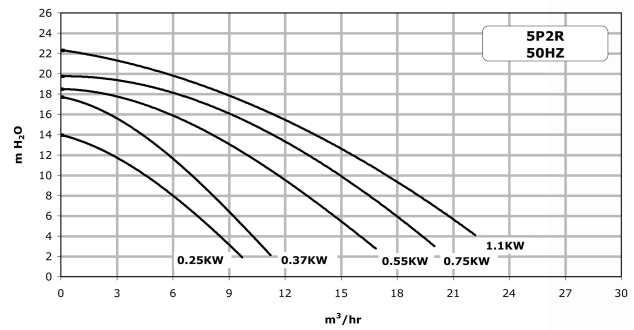

**Sta-Rite Pool pump 1 1/2"
female thread 230VAC black
type P-STR-071 0.75HP
(7032327)**

TECHNICAL SPECIFICATIONS

Colour black
Connection female thread

Width 288 mm

Height 366 mm

Frequency 50 Hz

IP value IPX5

Packaging dimensions L/W/H 640 x 320 x 360 mm

Type P-STR-071

Capacity 12 m³/h

Output Power 0,75 HP

Size 1 1/2"

Length 514 mm

Voltage 230VAC

Weight 14.1 kg

Power 0.55 kW

BEP Capacity 13

BEP Head 9

PRODUCT INFORMATION

The Sta-Rite P-STR pumps are precision moulded of reinforced fibreglass. This lightweight, exceptionally strong, thermoplastic is designed for much higher pressure operation. The P-STR series are suitable for salt water applications up to 0.4% (4 grams per litre) salt concentration. The P-STR has a special motor shaft and all inner parts are made from high grade stainless steel or thermoplastic material.

Features:

- Connection: female thread
- Self-priming diffuser design makes this our fastest priming pool pump
- High head impeller for maximum performance output
- Stainless steel locking clamp for quick and easy servicing
- "See Thru" trap lid
- For salt water applications up to 0,4% salt concentration or 4 grams/liter
- Heavy duty totally enclosed fan cooled motor (TEFC)
- Thermally protected, all single phase motors
- Multiple drain locations for quick winterising