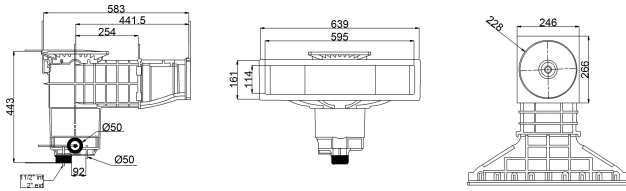

# Weltico Skimmer ABS 1 1/2" x 2" female thread anthracite type A600 Design (7039323)

weltico

# TECHNICAL SPECIFICATIONS

Type	A600 Design
Material	ABS/stainless steel
Suitable for	liner and concrete pools
Connection	female thread
Colour	anthracite
Size	1 1/2" x 2"

## DIMENSIONS

A	583 mm
B	443 mm
C	639 mm
D	161 mm
E	266 mm
F	317 mm
G	595 mm
H	114 mm