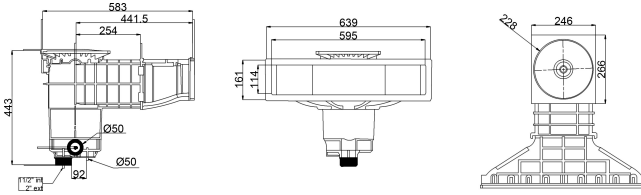

# Weltico Skimmer ABS 1 1/2" x 2" female thread anthracite type A600 Design (7039323)

weltico

# TECHNICAL SPECIFICATIONS

Type	A600 Design
Material	ABS/stainless steel
Suitable for	concrete/liner
Connection	female thread
Colour	anthracite
Size	1 1/2" x 2"

## DIMENSIONS

E	266 mm
H	114 mm
A	583 mm
B	443 mm
C	639 mm
D	161 mm
F	317 mm
G	595 mm