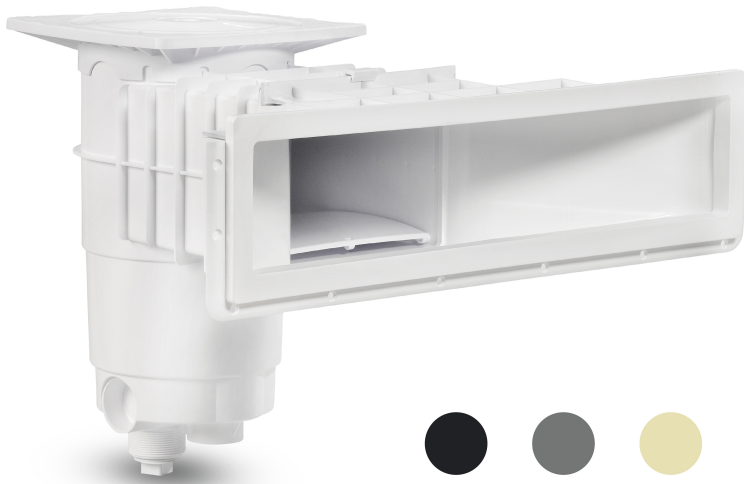

# Weltico Skimmer ABS 1 1/2" x 2" female thread anthracite type A600 Design (7039323)

weltico

# TECHNICAL SPECIFICATIONS

Type	A600 Design
Material	ABS/stainless steel
Suitable for	concrete/liner
Connection	female thread
Colour	anthracite
Size	1 1/2" x 2"

## DIMENSIONS

E	266 mm
H	114 mm
A	583 mm
B	443 mm
C	639 mm
D	161 mm
F	317 mm
G	595 mm