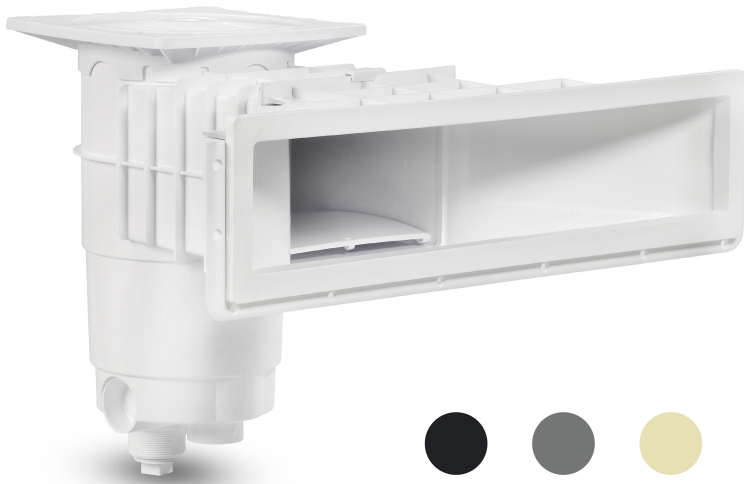

# Weltico Skimmer ABS 1 1/2" x 2" female thread anthracite type A600 Design (7039323)

weltico

# TECHNICAL SPECIFICATIONS

Type	A600 Design
Material	ABS/stainless steel
Suitable for	liner and concrete pools
Connection	female thread
Colour	anthracite
Size	1 1/2" x 2"

## DIMENSIONS

A	583 mm
B	443 mm
C	639 mm
D	161 mm
E	266 mm
F	317 mm
G	595 mm
H	114 mm