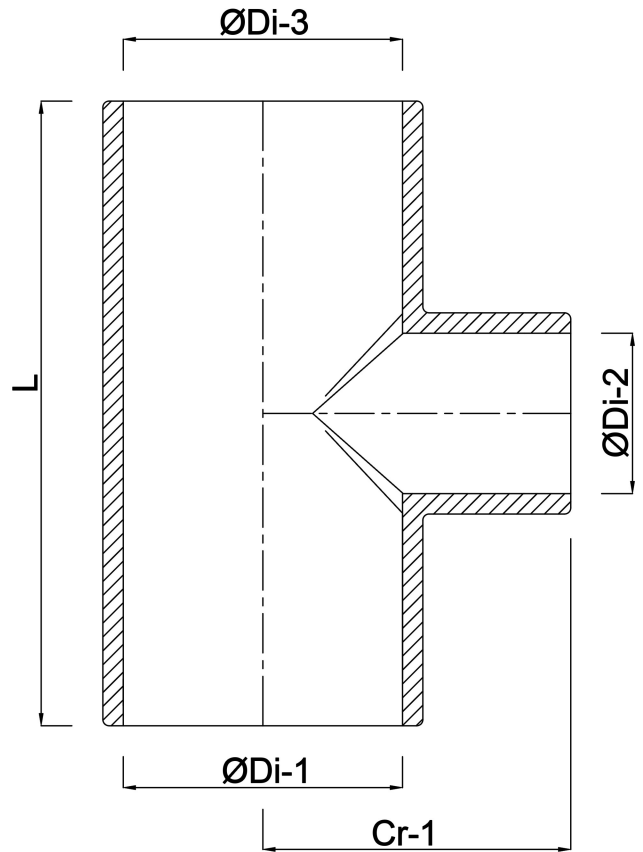

**Profec Reducer T-piece 90°
PVC-U 75 mm x 32 mm x 75 mm
glue socket 16bar grey
(0110303)**

TECHNICAL SPECIFICATIONS

Colour	grey
Material	PVC-U
Connection	glue socket
Size	75 mm x 32 mm x 75 mm
Pressure	16 bar

DIMENSIONS

Cr-1	61 mm
L	166 mm
P-1	44 mm
P-2	22 mm
P-3	44 mm
ØDi-1	75 mm
ØDi-2	32 mm
ØDi-3	75 mm
β	90 °

Last modified date: 23/05/2026

Bosta UK Ltd.
Reflection House
Olding Road
Bury St. Edmunds
Suffolk
IP33 3TA
T +44 (0) 1284 716580
E enquiries@bosta.co.uk
<http://www.bosta.com>