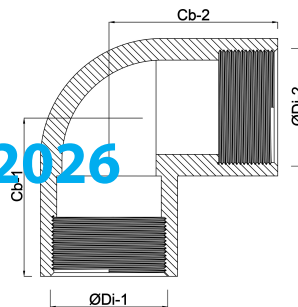

**Elbow 90° PP 1/2" female
thread 10bar grey (0330107)**

TECHNICAL SPECIFICATIONS

Colour	grey
Material	PP
Connection	female thread
Pressure	10 bar
Max. temp.	80 °C
Size	1/2"

DIMENSIONS

Cb-1	21.25 mm
Cb-2	21.25 mm
ØDi-1	1/2 "
ØDi-2	1/2 "
β	90 °