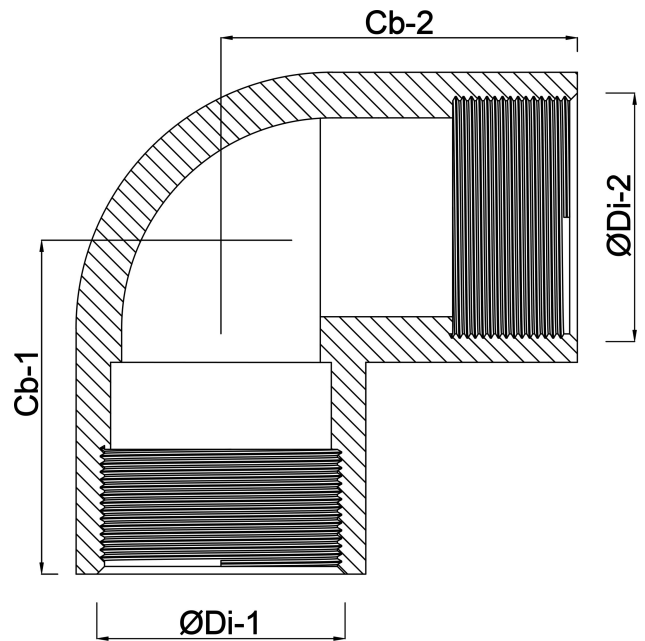

**Elbow 90° PP 1/2" female
thread 10bar grey (0330107)**

TECHNICAL SPECIFICATIONS

Colour	grey
Material	PP
Connection	female thread
Pressure	10 bar
Max. temp.	80 °C
Size	1/2"

DIMENSIONS

Cb-1	21.25 mm
Cb-2	21.25 mm
ØDi-1	1/2 "
ØDi-2	1/2 "
β	90 °