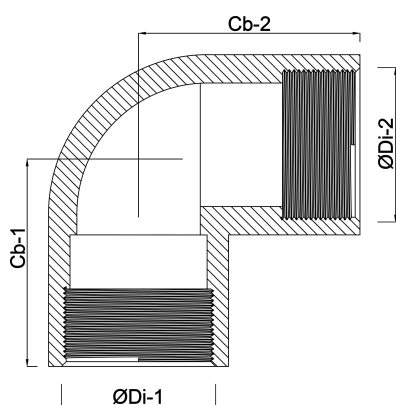

Nr. 90 Elbow 90° bronze 3/4"
female thread 25bar (0720203)

TECHNICAL SPECIFICATIONS

Material	bronze
Connection	female thread
Fitting nr.	Nr. 90
Size	3/4"
Pressure	25 bar

DIMENSIONS

Cb-1	14 mm
Cb-2	14 mm
ØDi-1	3/4 "
ØDi-2	3/4 "
β	90 °