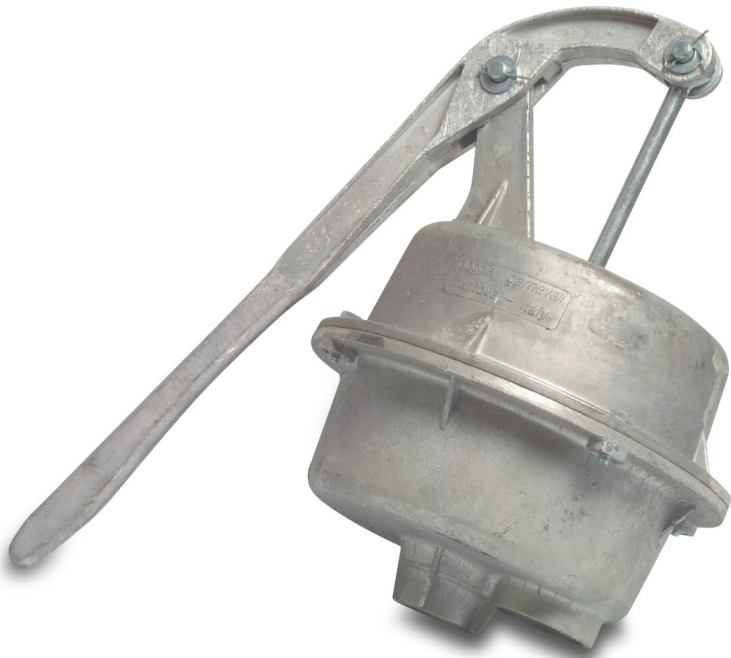

# Priming pump aluminium 3/4" female thread (0940080)

# TECHNICAL SPECIFICATIONS

Material	aluminium
Connection	female thread
Size	3/4"

**Last modified date: 24/05/2026**

Bosta UK Ltd.  
Reflection House  
Olding Road  
Bury St. Edmunds  
Suffolk  
IP33 3TA  
T +44 (0) 1284 716580  
E [enquiries@bosta.co.uk](mailto:enquiries@bosta.co.uk)  
<http://www.bosta.com>