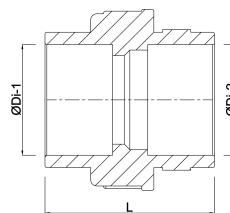

VDL Union coupler PVC-U 32 mm glue socket 16bar grey type B (7018202)

VDL Van de Lande

TECHNICAL SPECIFICATIONS

Colour grey

Type B

Material PVC-U

Material seal EPDM

Connection glue socket

Pressure 16 bar

Size 32 mm

DIMENSIONS

L 58 mm

ØDi-1 25 mm

ØDi-2 25 mm

P-1 22 mm

P-2 22 mm