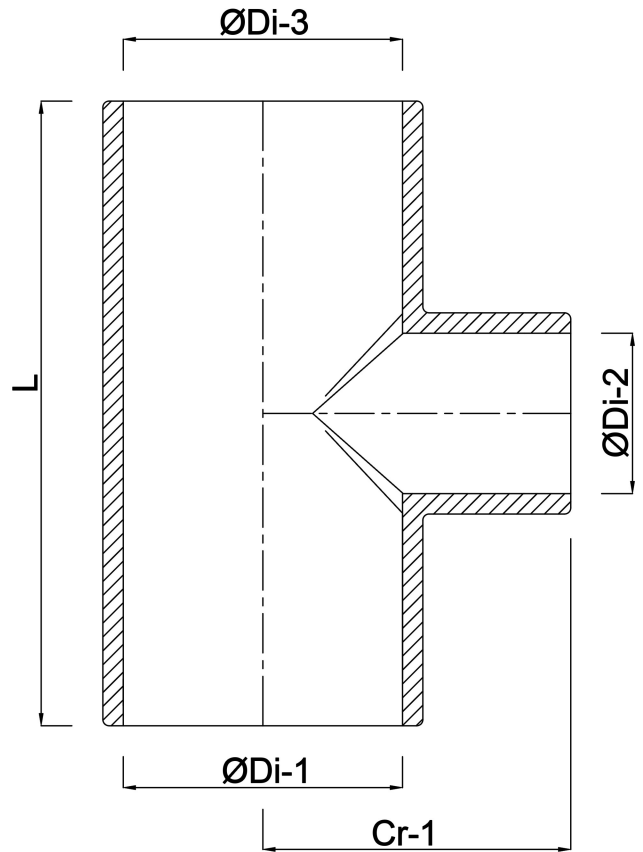

**Profec Reducer T-piece 90°
PVC-U 110 mm x 75 mm x 110
mm glue socket 16bar grey
(0110318)**

TECHNICAL SPECIFICATIONS

Colour	grey
Material	PVC-U
Connection	glue socket
Size	110 mm x 75 mm x 110 mm
Pressure	16 bar

DIMENSIONS

Cr-1	101 mm
L	118 mm
ØDi-1	110 mm
ØDi-2	75 mm
ØDi-3	110 mm
β	90°

Last modified date: 23/05/2026

Bosta UK Ltd.
Reflection House
Olding Road
Bury St. Edmunds
Suffolk
IP33 3TA
T +44 (0) 1284 716580
E enquiries@bosta.co.uk
<http://www.bosta.com>