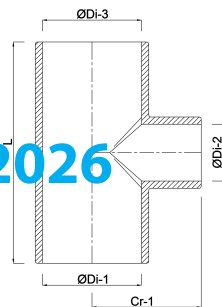

**Profec Reducer T-piece 90°
PVC-U 110 mm x 75 mm x 110
mm glue socket 16bar grey
(0110318)**

TECHNICAL SPECIFICATIONS

Colour	grey
Material	PVC-U
Connection	glue socket
Size	110 mm x 75 mm x 110 mm
Pressure	16 bar

DIMENSIONS

Cr-1	101 mm
L	118 mm
ØDi-1	110 mm
ØDi-2	75 mm
ØDi-3	110 mm
β	90 °

Last modified date: 13/03/2026

Bosta UK Ltd.
Reflection House
Olding Road
Bury St. Edmunds
Suffolk
IP33 3TA
T +44 (0) 1284 716580
E enquiries@bosta.co.uk
<http://www.bosta.com>