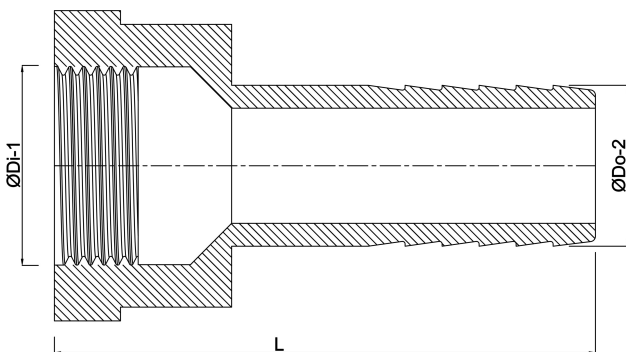

**Profec Barbed adaptor
stainless steel 316 1/2" x 13
mm female thread x hose tail
16bar (7043864)**

TECHNICAL SPECIFICATIONS

Material stainless steel 316

Connection female thread x hose tail

Pressure 16 bar

Size 1/2" x 13 mm

Spanner 27

DIMENSIONS

L 62 mm

ØDi-1 1/2 "

ØDo-2 13 mm

Last modified date: 06/07/2026

Bosta UK Ltd.
Reflection House
Olding Road
Bury St. Edmunds
Suffolk
IP33 3TA
T +44 (0) 1284 716580
E enquiries@bosta.co.uk
<http://www.bosta.com>