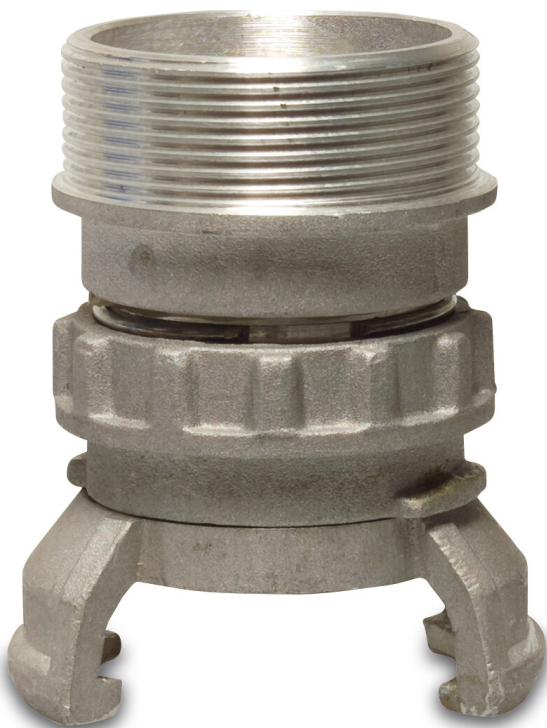

**Quick coupler aluminium DN45
x 2" DSP with locking ring x
male thread type DSP
(0431789)**

TECHNICAL SPECIFICATIONS

| | |
|------------|-------------------------------------|
| Type | DSP |
| Material | aluminium |
| Connection | DSP with locking ring x male thread |
| Size | DN45 x 2" |