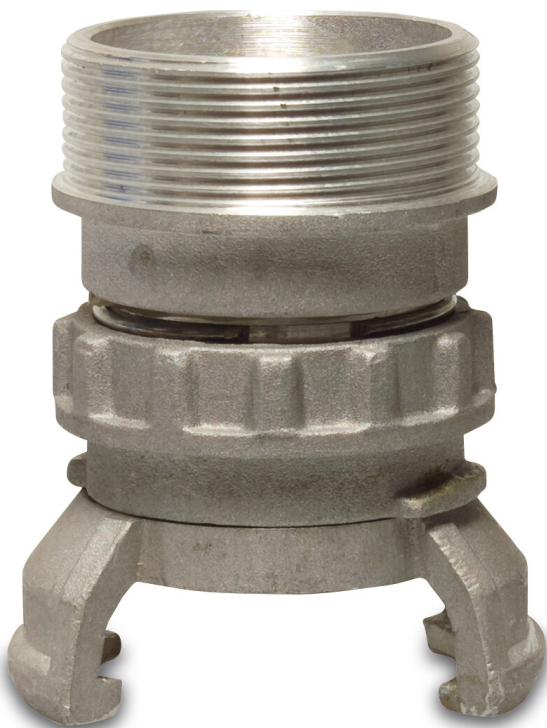

Quick coupler aluminium DN45 x 2" DSP with locking ring x male thread type DSP (0431789)

TECHNICAL SPECIFICATIONS

Type	DSP
Material	aluminium
Connection	DSP with locking ring x male thread
Size	DN45 x 2"