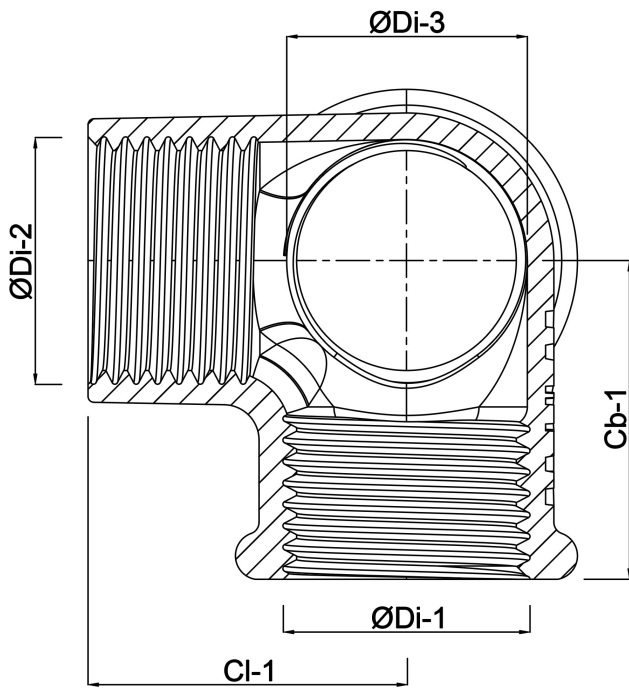

# Profec Nr. 221 Y-bend cast iron galvanised 1/2" female thread 25bar DVGW (1022102)

# TECHNICAL SPECIFICATIONS

Material	cast iron
Surface treatment	galvanised
Approval	DVGW
Connection	female thread
Fitting nr.	Nr. 221
Temperature range	-20°C - 120°C
Pressure	25 bar
Size	1/2"

# DIMENSIONS

Cb-1	28 mm
Cl-1	28 mm
ØDi-1	1/2 "
ØDi-2	1/2 "
ØDi-3	1/2 "

**Last modified date: 24/05/2026**

Bosta UK Ltd.  
Reflection House  
Olding Road  
Bury St. Edmunds  
Suffolk  
IP33 3TA  
T +44 (0) 1284 716580  
E [enquiries@bosta.co.uk](mailto:enquiries@bosta.co.uk)  
<http://www.bosta.com>