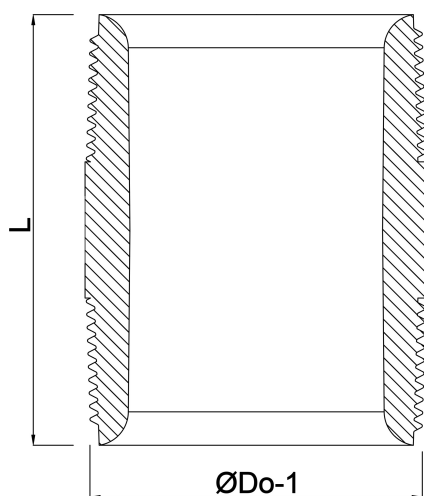

**Profec Nr. 531 Smooth nipple
brass 1" male thread 40bar 33
mm (0710481)**

TECHNICAL SPECIFICATIONS

Material	brass
Connection	male thread
Fitting nr.	Nr. 531
Pressure	40 bar
Size	1"
Length	33 mm

DIMENSIONS

L	33 mm
ØDo-1	1"
F-1	33 mm

Last modified date: 05/10/2025

Bosta UK Ltd.
Reflection House
Olding Road
Bury St. Edmunds
Suffolk
IP33 3TA
T +44 (0) 1284 716580
E enquiries@bosta.co.uk
<http://www.bosta.com>