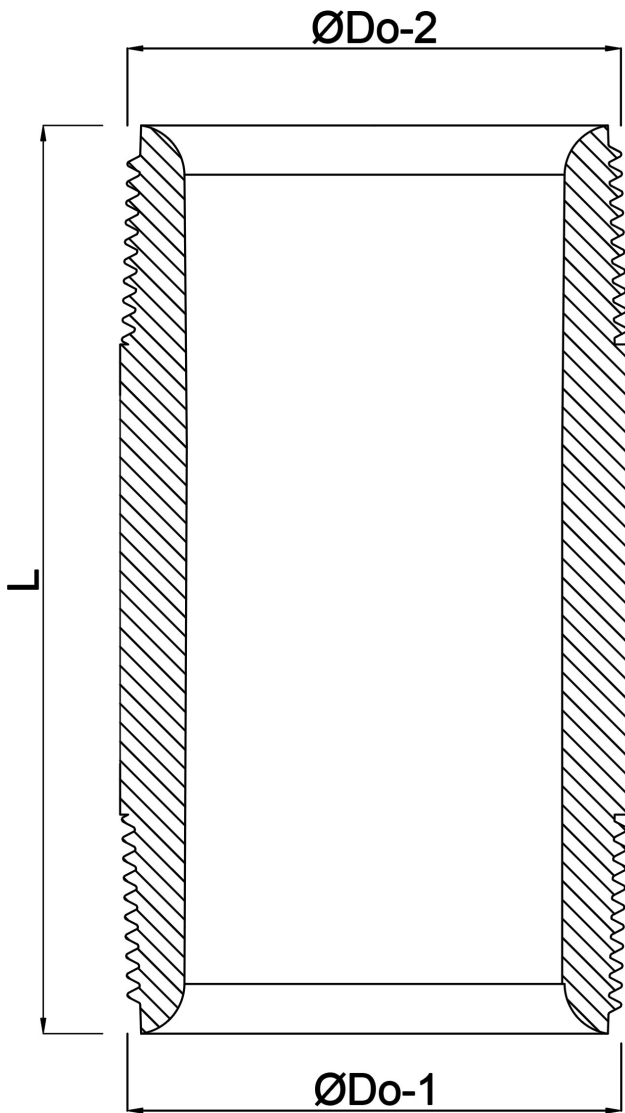

**Profec Nr. 23 Pipe nipple steel
black 1/2" male thread 16bar
100 mm (1162100)**

TECHNICAL SPECIFICATIONS

Material steel black

Connection male thread

DIN Standard DIN 2982

Fitting nr. Nr. 23

Pressure 16 bar

Size 1/2"

Length 100 mm

DIMENSIONS

L 100 mm

ØDo-1 1/2 "

ØDo-2 1/2 "

Last modified date: 24/05/2026

Bosta UK Ltd.
Reflection House
Olding Road
Bury St. Edmunds
Suffolk
IP33 3TA
T +44 (0) 1284 716580
E enquiries@bosta.co.uk
<http://www.bosta.com>