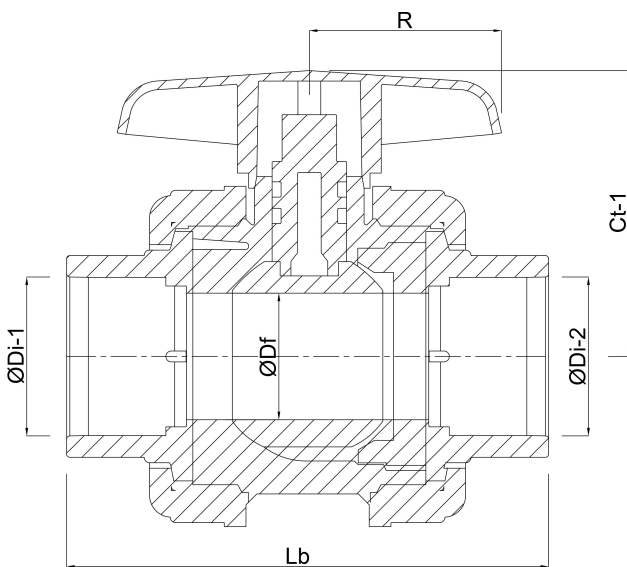

**Profec Ball valve PVC-U 2"
imperial glue socket 10bar
grey type Safe 541 (7036317)**

TECHNICAL SPECIFICATIONS

Colour grey

Type Safe 541

Material PVC-U

Operation lever

Colour lever red

Handle material PVC-U

Housing construction 3-part

Ball material PVC-U

Material housing PVC-U

Material seal PE/EPDM

Connection imperial glue socket

Temperature range 10°C - 60°C

Size 2"

Pressure 10 bar

DIMENSIONS

Ct-1 120 mm

Lb 198 mm

R 122 mm

ØDf 60 mm

ØDi-1 2 "

ØDi-2 2 "

Last modified date: 27/05/2026