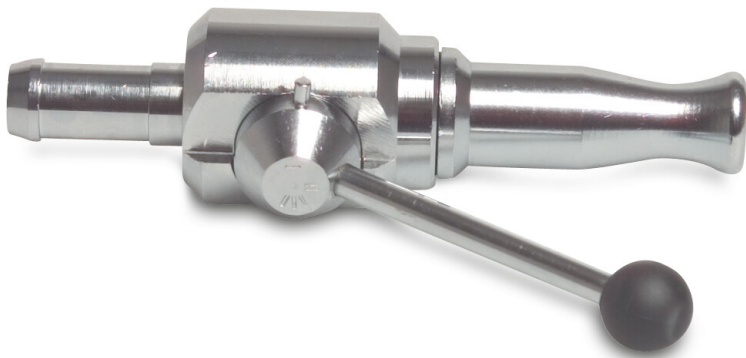

Jet nozzle chrome-plated brass 1" x 25 mm hose tail type with valve (0451736)

TECHNICAL SPECIFICATIONS

Type	with valve
Material	chrome-plated brass
Connection	hose tail
Size	1" x 25 mm
Bolt hole	8 mm

Last modified date: 07/03/2026