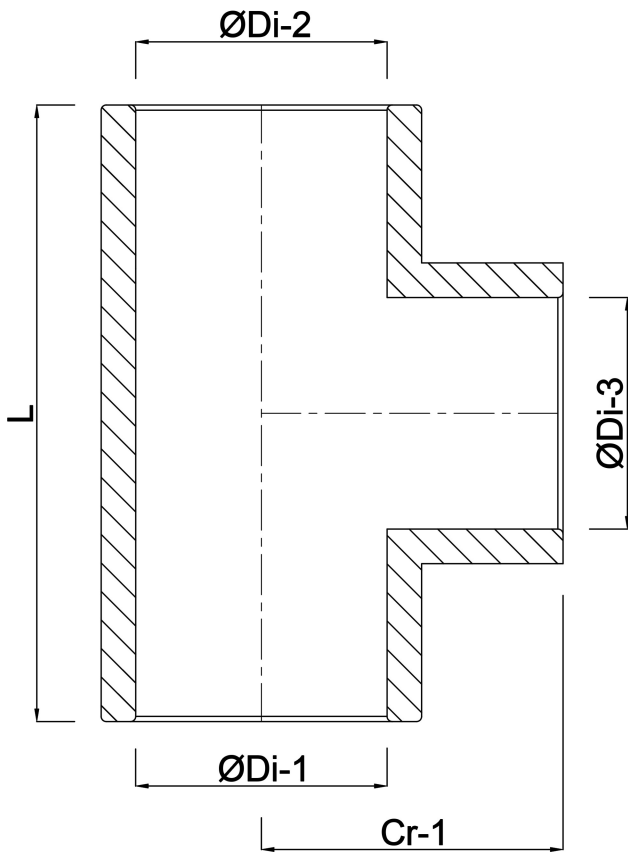

**Profec T-piece 90° PVC-U 63
mm glue socket 16bar grey
KIWA (0110257)**

TECHNICAL SPECIFICATIONS

Colour grey

Material PVC-U

Approval KIWA

Connection glue socket

Pressure 16 bar

Size 63 mm

DIMENSIONS

Cr-1 34 mm

L 68 mm

ØDi-1 63 mm

ØDi-2 63 mm

ØDi-3 63 mm

β 90 °

Last modified date: 22/05/2026