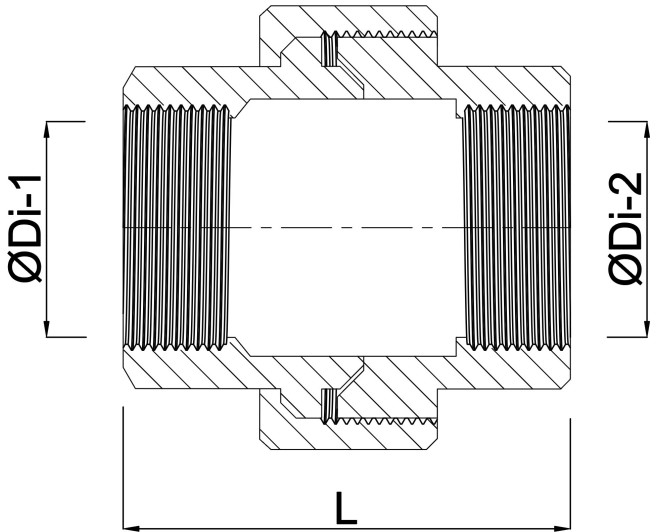

**Profec Nr. 330 Union coupler
cast iron galvanised 2" female
thread 25bar DVGW type flat
(1033009)**

TECHNICAL SPECIFICATIONS

Type flat

Material cast iron

Surface treatment galvanised

Approval DVGW

Connection female thread

Fitting nr. Nr. 330

Pressure 25 bar

Size 2"

Length 81 mm

DIMENSIONS

F-1 23 mm

F-2 23 mm

K-1 65 mm

K-2 65 mm

Kn 89 mm

L 78 mm

ØDi-1 2"

ØDi-2 2"

Last modified date: 14/03/2026

Bosta UK Ltd.
Reflection House
Olding Road
Bury St. Edmunds
Suffolk
IP33 3TA
T +44 (0) 1284 716580
E enquiries@bosta.co.uk
<http://www.bosta.com>