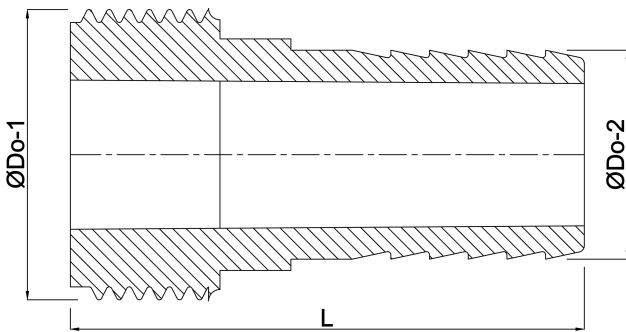

**Hose tail ABS 1 1/2" x 38 mm
male thread x hose tail white
(0149680)**

TECHNICAL SPECIFICATIONS

| | |
|------------|-------------------------|
| Colour | white |
| Material | ABS/stainless steel |
| Connection | male thread x hose tail |
| Size | 1 1/2" x 38 mm |

DIMENSIONS

| | |
|-------|---------|
| L | 69 mm |
| ØDo-1 | 38.5 mm |
| ØDo-1 | 1 1/2 " |
| ØDo-2 | 47.5 mm |

Last modified date: 23/05/2026

Bosta UK Ltd.
Reflection House
Olding Road
Bury St. Edmunds
Suffolk
IP33 3TA
T +44 (0) 1284 716580
E enquiries@bosta.co.uk
<http://www.bosta.com>