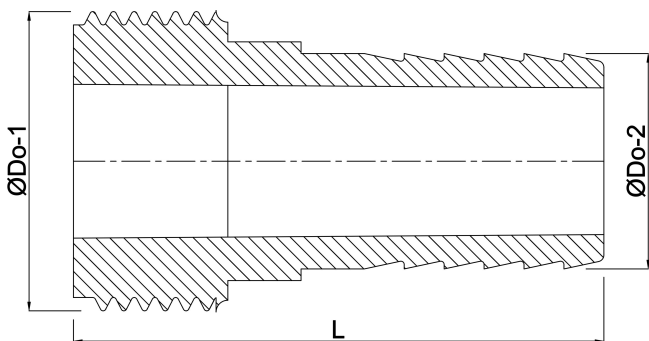

**Hose tail ABS 1 1/2" x 38 mm
male thread x hose tail white
(0149680)**

TECHNICAL SPECIFICATIONS

| | |
|------------|-------------------------|
| Colour | white |
| Material | ABS/stainless steel |
| Connection | male thread x hose tail |
| Size | 1 1/2" x 38 mm |

DIMENSIONS

| | |
|-------|---------|
| L | 69 mm |
| ØDo-1 | 38.5 mm |
| ØDo-1 | 1 1/2 " |
| ØDo-2 | 47.5 mm |

Last modified date: 07/03/2026

Bosta UK Ltd.
Reflection House
Olding Road
Bury St. Edmunds
Suffolk
IP33 3TA
T +44 (0) 1284 716580
E enquiries@bosta.co.uk
<http://www.bosta.com>