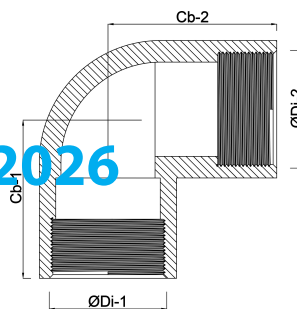

Profec Elbow 90° PVC-U 1"
female thread 10bar grey
(0110152)

TECHNICAL SPECIFICATIONS

Colour	grey
Material	PVC-U
Connection	female thread
Pressure	10 bar
Size	1"

DIMENSIONS

Cb-1	38 mm
Cb-2	38 mm
F-1	18 mm
ØDi-1	1 "
ØDi-2	1 "
β	90 °