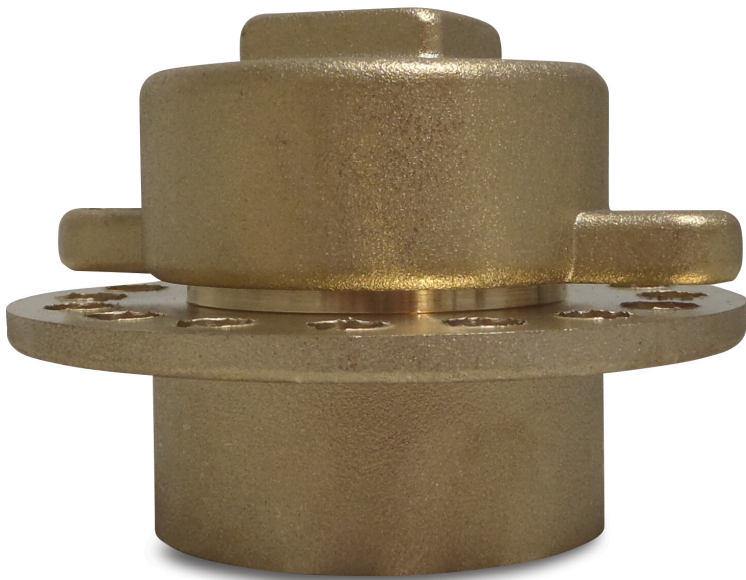

# Profec Loading combination brass 2" female thread (7004290)

# TECHNICAL SPECIFICATIONS

Material	brass
Connection	female thread
Size	2"

**Last modified date: 08/03/2026**

Bosta UK Ltd.  
Reflection House  
Olding Road  
Bury St. Edmunds  
Suffolk  
IP33 3TA  
T +44 (0) 1284 716580  
E [enquiries@bosta.co.uk](mailto:enquiries@bosta.co.uk)  
<http://www.bosta.com>