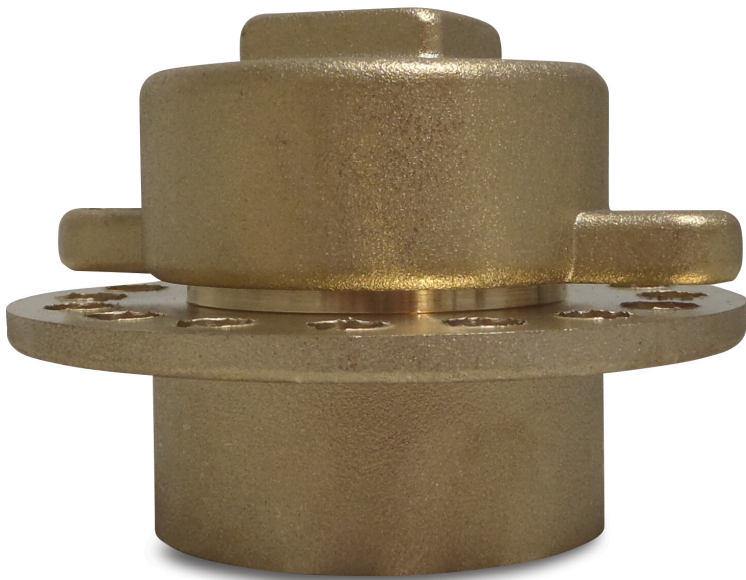

Profec Loading combination brass 2" female thread (7004290)

TECHNICAL SPECIFICATIONS

Material	brass
Connection	female thread
Size	2"

Last modified date: 24/05/2026

Bosta UK Ltd.
Reflection House
Olding Road
Bury St. Edmunds
Suffolk
IP33 3TA
T +44 (0) 1284 716580
E enquiries@bosta.co.uk
<http://www.bosta.com>