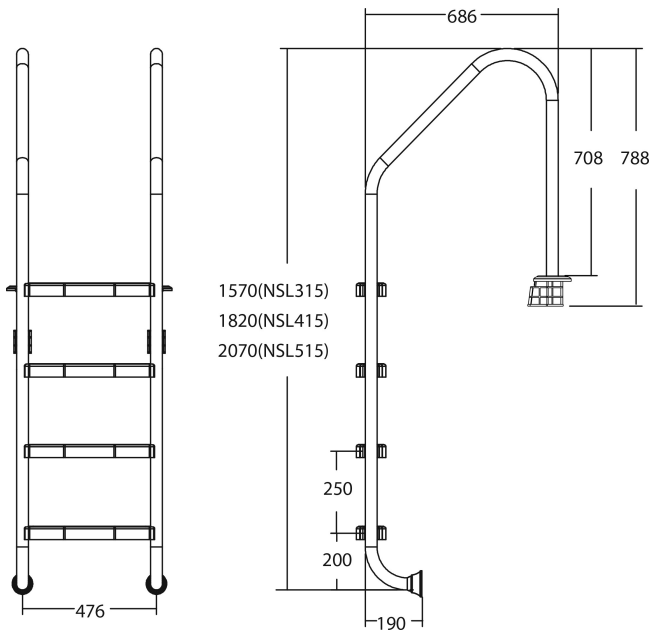

# Flotide Pool steps stainless steel 316 type anchor wide model 3 steps (7026929)

**FLOTIDE**

# TECHNICAL SPECIFICATIONS

Type anchor wide model

Material stainless steel 316

Number of Steps 3

## PRODUCT INFORMATION

Flotide pool ladder (wide model) is attached 496 mm behind the pool edge. All ladders include an anti-slip pad.

**Last modified date: 10/03/2026**

Bosta UK Ltd.  
Reflection House

Olding Road  
Bury St. Edmunds  
Suffolk  
IP33 3TA  
T +44 (0) 1284 716580  
E [enquiries@bosta.co.uk](mailto:enquiries@bosta.co.uk)  
<http://www.bosta.com>