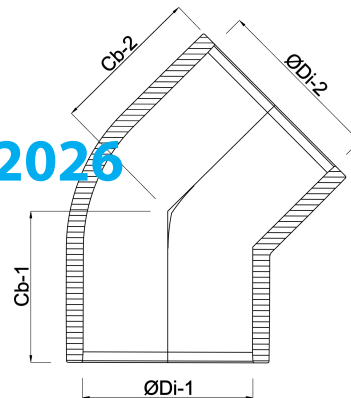

TECHNICAL SPECIFICATIONS

Colour	grey
Material	PVC-U
Size	63 mm
Connection	glue socket
Pressure	10 bar

DIMENSIONS

Cb-1	52 mm
Cb-2	52 mm
ØDi-1	63 mm
ØDi-2	63 mm
β	45 °

Last modified date: 14/03/2026

Bosta UK Ltd.
Reflection House
Olding Road