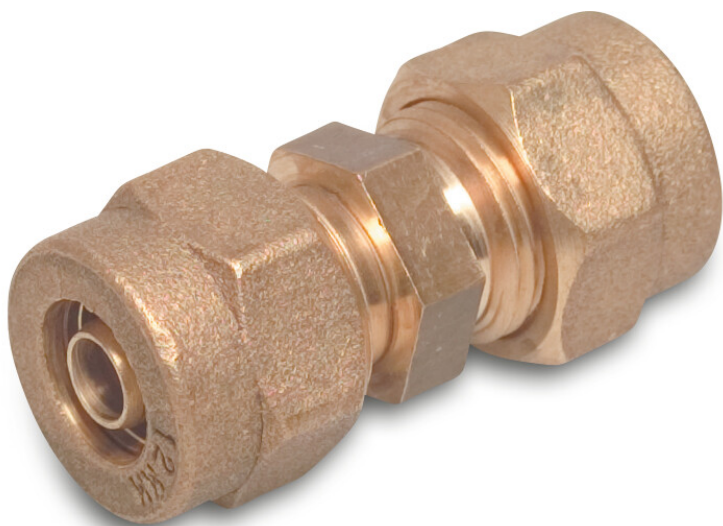

# Socket brass 20 mm compression (0700070)

# TECHNICAL SPECIFICATIONS

Material	brass
Connection	compression
Application	floorheating
Wall thickness	2,0 mm
Size	20 mm

**Last modified date: 08/03/2026**

Bosta UK Ltd.  
Reflection House  
Olding Road  
Bury St. Edmunds  
Suffolk  
IP33 3TA  
T +44 (0) 1284 716580  
E [enquiries@bosta.co.uk](mailto:enquiries@bosta.co.uk)  
<http://www.bosta.com>