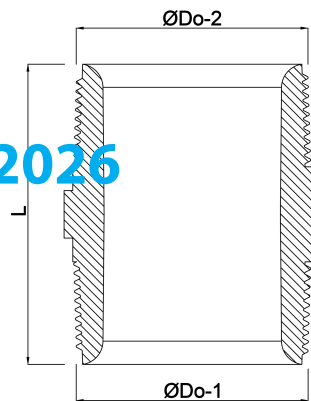

TECHNICAL SPECIFICATIONS

Colour	grey
Material	PVC-U
Pressure	16 bar
Size	1 1/4"
Connection	male thread

DIMENSIONS

F-1	23 mm
F-2	23 mm
L	56 mm
ØDo-1	1 1/4 "
ØDo-2	1 1/4 "

Last modified date: 14/03/2026

Bosta UK Ltd.
Reflection House
Olding Road