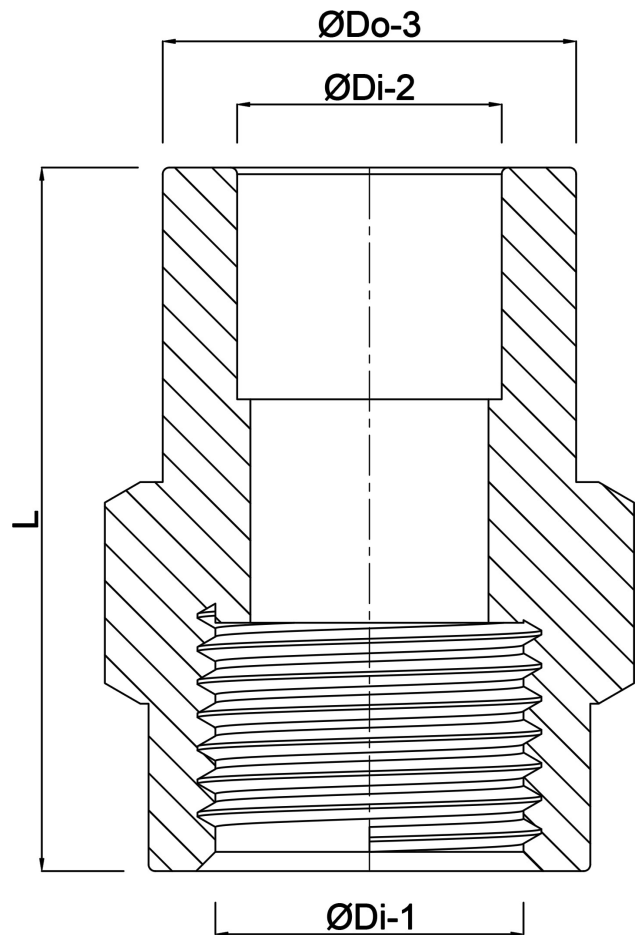

**VDL Adaptor socket PVC-U
40/50 mm x 1 1/2" glue
socket/glue spigot x female
thread 16bar grey with
stainless steel ring type
reinforced (7018179)**

V-L Van de Lande

TECHNICAL SPECIFICATIONS

Colour	grey
Type	reinforced
Material	PVC-U
Feature	with stainless steel ring
Connection	glue socket/glue spigot x female thread
Size	40/50 mm x 1 1/2"
Pressure	16 bar

DIMENSIONS

F-1	25 mm
L	77 mm
ØDi-1	1 1/2 "
ØDi-2	40 mm
ØDo-3	50 mm

Last modified date: 24/05/2026

Bosta UK Ltd.
Reflection House
Olding Road
Bury St. Edmunds
Suffolk
IP33 3TA
T +44 (0) 1284 716580
E enquiries@bosta.co.uk
<http://www.bosta.com>