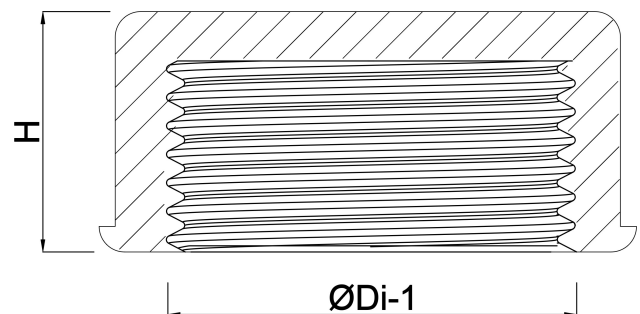

VDL Cap PVC-U 3/4" female thread 10bar grey type plain (7002794)

VL Van de Lande

TECHNICAL SPECIFICATIONS

Colour	grey
Type	plain
Material	PVC-U
Material seal	EPDM
Connection	female thread
Size	3/4"
Pressure	10 bar

DIMENSIONS

F-1	16 mm
H	16 mm
ØDi-1	3/4 "

Last modified date: 24/05/2026

Bosta UK Ltd.
Reflection House
Olding Road
Bury St. Edmunds
Suffolk
IP33 3TA
T +44 (0) 1284 716580
E enquiries@bosta.co.uk
<http://www.bosta.com>