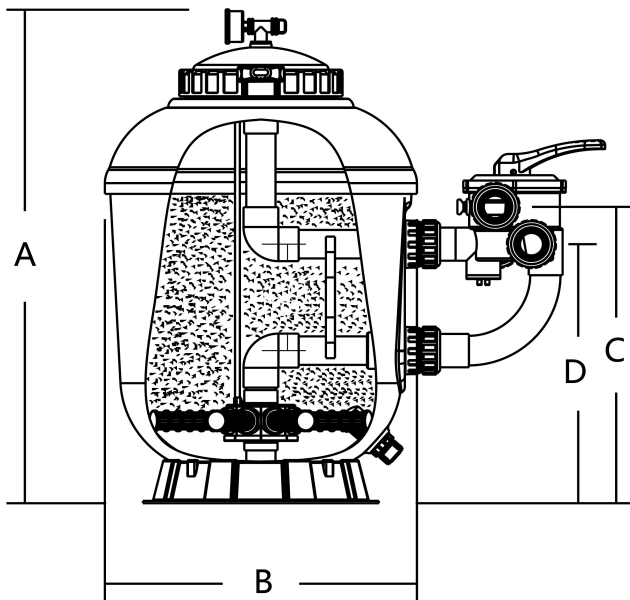

**Flotide Sand filter polyester
gelcoated 63 mm / 2"
metric/imperial glue socket
2,5bar green type SMG750
(7011876)**

FLOTIDE

TECHNICAL SPECIFICATIONS

Colour	green
Material	polyester gelcoated
Connection	metric/imperial glue socket
Pressure	2,5 bar
Max. temp.	43 °C
Type	SMG750
Size	63 mm / 2"
Diameter	770 mm
Weight	38 kg
Sand	250 kg
Filter area	0.44 m ²
Max flow rate	22.1 m ³ /h
Max. pool vol.	110.5 m ³

DIMENSIONS

A	1015 mm
B	30 " inch

B 770 mm

C 603 mm

D 517 mm

PRODUCT INFORMATION

This Gelcoat filter tank has been well-received by the industry due to the durable, trustworthy performance and smooth gelcoat fibreglass finish. With UV-resistant material used, it is able to operate under prolonged sunlight for years of reliability. "SMG" Series side mount filters are equipped with a six-position, side mount multiport valve and ABS laterals. Switch off the pump before each lever action.

- Non corrosive gel coat fibreglass tank
- Smooth finish
- ABS internal pipe work construction
- Transparent lid provides clear view of filter media
- Air release valve
- 6-way multiport sidemount valve
- Warranty period: 2 years