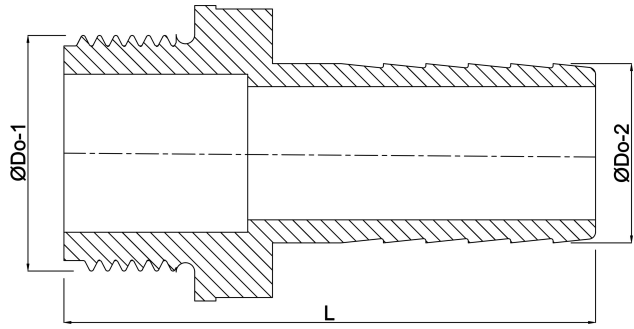

**Hose tail adaptor PP 1 1/4" x 25  
mm male thread x hose tail  
6bar grey (0330185)**

# TECHNICAL SPECIFICATIONS

Colour	grey
Material	PP
Connection	male thread x hose tail
Pressure	6 bar
Max. temp.	80 °C
Size	1 1/4" x 25 mm
Spanner	41

# DIMENSIONS

F-1	21 mm
L	75 mm
Lq-2	37 mm
ØDi-1	32.5 mm
ØDi-2	19.5 mm
ØDo-1	1 1/4 "
ØDo-2	25 mm

**Last modified date: 23/05/2026**

Bosta UK Ltd.  
Reflection House  
Olding Road  
Bury St. Edmunds  
Suffolk  
IP33 3TA  
T +44 (0) 1284 716580  
E [enquiries@bosta.co.uk](mailto:enquiries@bosta.co.uk)  
<http://www.bosta.com>