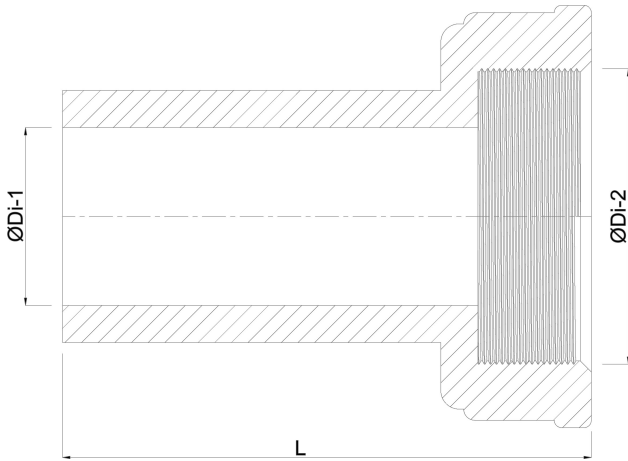

**VDL 2/3 union adaptor PVC-U
32 mm x 1 1/4" glue socket x
female threaded nut 7,5bar
grey (0110015)**

V-L Van de Lande

TECHNICAL SPECIFICATIONS

Colour	grey
Material	PVC-U
Material seal	EPDM
Connection	glue socket x female threaded nut
Pressure	7,5 bar
Size	32 mm x 1 1/4"
Length	90 mm

DIMENSIONS

Hi-1	32 mm
L	90 mm
Lb	73 mm
Mold	injection moulded
ØDi-1	32 mm
ØDi-2	1 1/4 "
ØDo-2	32 mm

Last modified date: 22/05/2026

Bosta UK Ltd.
Reflection House
Olding Road
Bury St. Edmunds
Suffolk
IP33 3TA
T +44 (0) 1284 716580
E enquiries@bosta.co.uk
<http://www.bosta.com>