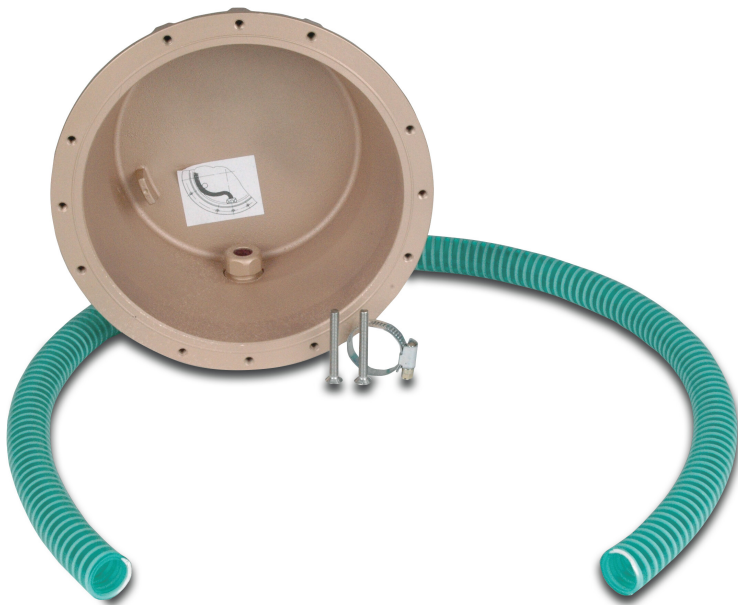

Niche with hose for cable (7028813)

TECHNICAL SPECIFICATIONS

Suitable for

15W, 21W, 30W Hugo Lahme LED light

Last modified date: 10/03/2026

Bosta UK Ltd.
Reflection House
Olding Road
Bury St. Edmunds
Suffolk
IP33 3TA
T +44 (0) 1284 716580
E enquiries@bosta.co.uk
<http://www.bosta.com>