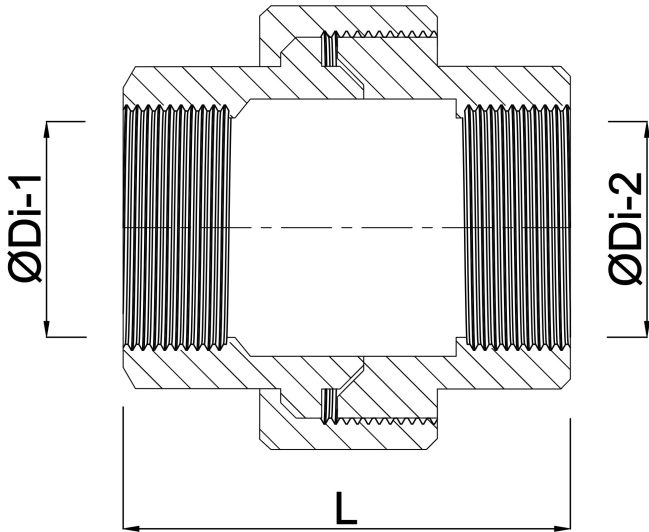

**Profec Nr. 340 Union coupler
cast iron black 1 1/4" female
thread 25bar DVGW type
conical (1134007)**

TECHNICAL SPECIFICATIONS

| | |
|-------------------|-----------------|
| Type | conical |
| Material | cast iron black |
| Approval | DVGW |
| Connection | female thread |
| Fitting nr. | Nr. 340 |
| Temperature range | -20°C - 120°C |
| Pressure | 25 bar |
| Size | 1 1/4" |
| Length | 65 mm |

DIMENSIONS

| | |
|-----|-------|
| F-1 | 20 mm |
| F-2 | 20 mm |
| K-1 | 45 mm |
| K-2 | 45 mm |
| Kn | 67 mm |
| L | 65 mm |

ØDi-1 1 1/4 "

ØDi-2 1 1/4 "

Last modified date: 14/03/2026

Bosta UK Ltd.
Reflection House
Olding Road
Bury St. Edmunds
Suffolk
IP33 3TA
T +44 (0) 1284 716580
E enquiries@bosta.co.uk
<http://www.bosta.com>