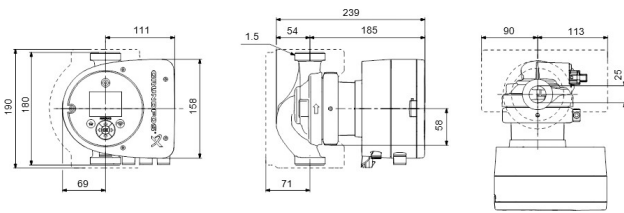

Size

1.5"

Ampere

0.46 A

Last modified date: 27/05/2026

Bosta UK Ltd.
Reflection House
Olding Road
Bury St. Edmunds
Suffolk
IP33 3TA
T +44 (0) 1284 716580
E enquiries@bosta.co.uk
<http://www.bosta.com>