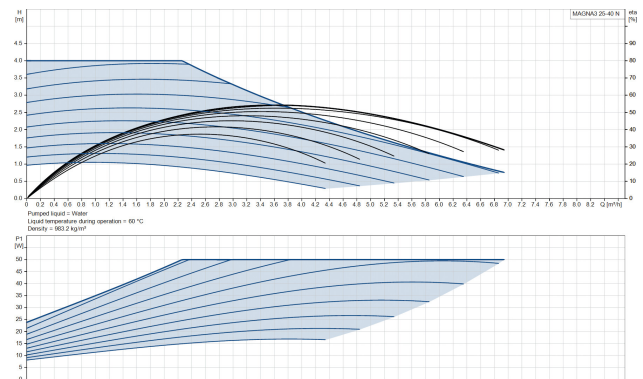

Size

1.5"

Ampere

0.46 A

Last modified date: 27/05/2026

Bosta UK Ltd.
Reflection House
Olding Road
Bury St. Edmunds
Suffolk
IP33 3TA
T +44 (0) 1284 716580
E enquiries@bosta.co.uk
<http://www.bosta.com>