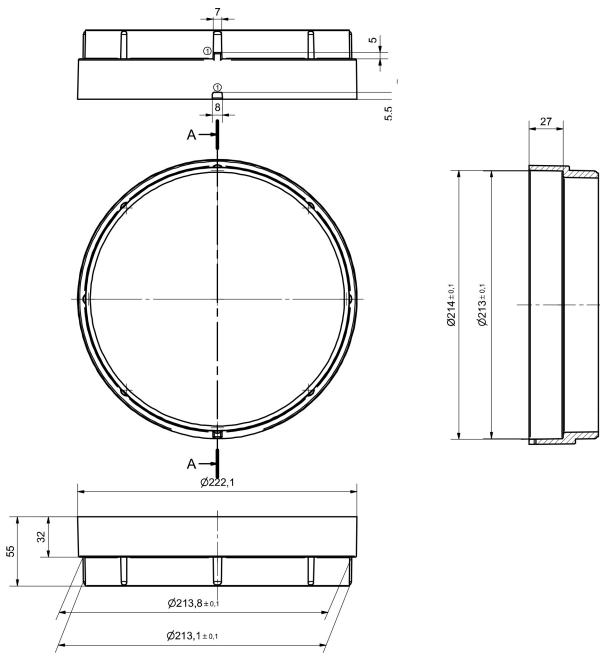

Height extension ABS white type Standard (7029909)

TECHNICAL SPECIFICATIONS

Colour white

Type Standard

Material ABS/stainless steel

PRODUCT INFORMATION

Suitable for Mega high waterline skimmers

Last modified date: 26/05/2026