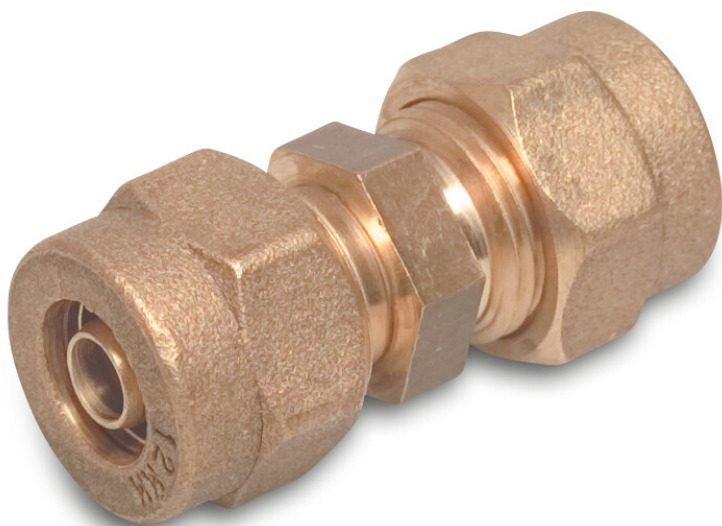

# Socket brass 18 mm compression (0700379)

# TECHNICAL SPECIFICATIONS

Material	brass
----------	-------

Connection	compression
------------	-------------

Application	floorheating
-------------	--------------

Wall thickness	2,0 mm
----------------	--------