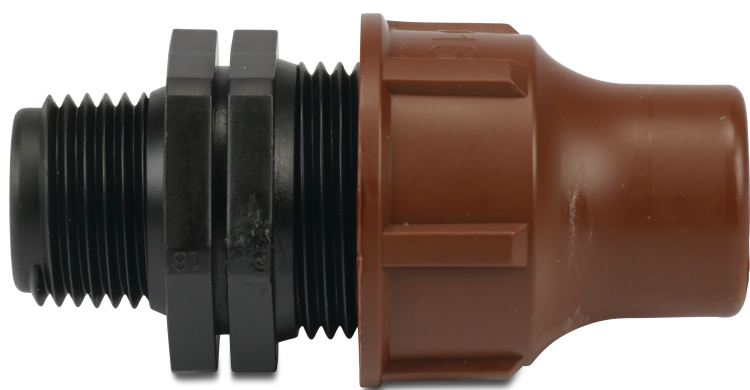

**Adaptor PP 16 mm x 3/4" lock x
male thread 6bar brown type
BF-82-75 lock (7021551)**

TECHNICAL SPECIFICATIONS

Colour	brown
Material	PP
Connection	lock x male thread
Pressure	6 bar
Type	BF-82-75 lock
Size	16 mm x 3/4"
Length	75 mm