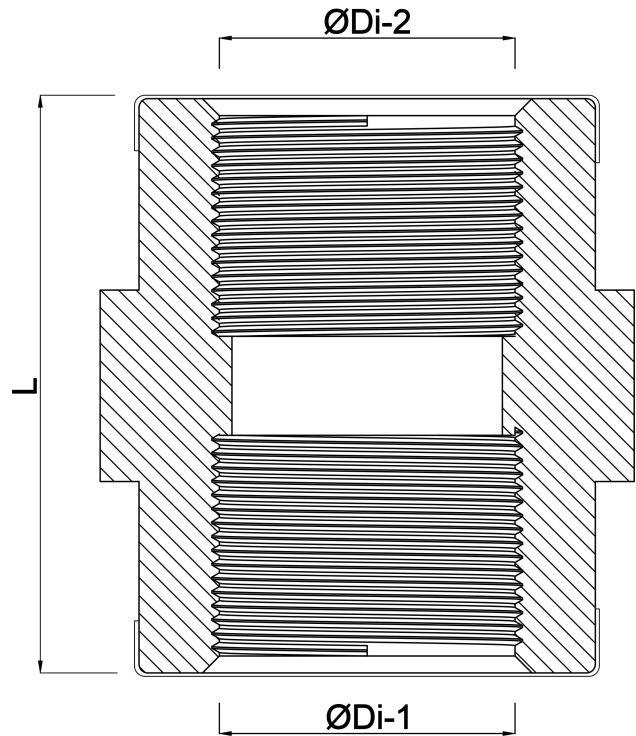

# Profec Socket PVC-U 1" female thread 10bar grey (0110522)

# TECHNICAL SPECIFICATIONS

Colour	grey
Material	PVC-U
Connection	female thread
Pressure	10 bar
Size	1"

# DIMENSIONS

F-1	18 mm
L	45 mm
ØDi-1	1 "
ØDi-2	1 "

**Last modified date: 26/05/2026**

Bosta UK Ltd.  
Reflection House  
Olding Road  
Bury St. Edmunds  
Suffolk  
IP33 3TA  
T +44 (0) 1284 716580  
E [enquiries@bosta.co.uk](mailto:enquiries@bosta.co.uk)  
<http://www.bosta.com>