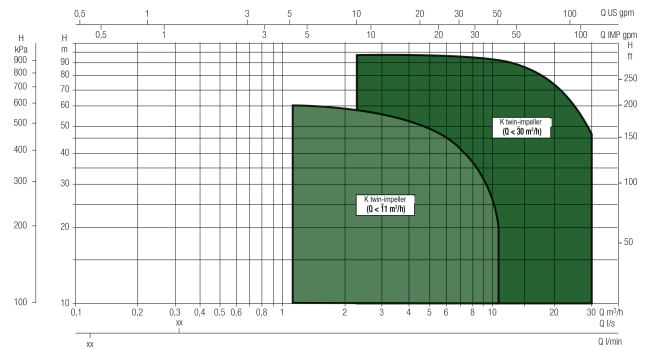

DIMENSIONS

Cb-1 140 mm

Cl-1 88 mm

G-1 200 mm

H-1 312.5 mm

L 450 mm

Mr 160 mm

O 14 mm

W-1 256 mm

ØDi-1 1 1/2 "

ØDi-2 1 "

Last modified date: 27/05/2026