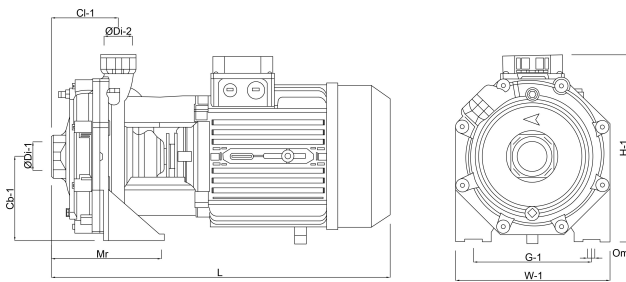

DIMENSIONS

Cb-1 140 mm

Cl-1 88 mm

G-1 200 mm

H-1 312.5 mm

L 450 mm

Mr 160 mm

O 14 mm

W-1 256 mm

ØDi-1 1 1/2 "

ØDi-2 1 "

Last modified date: 27/05/2026