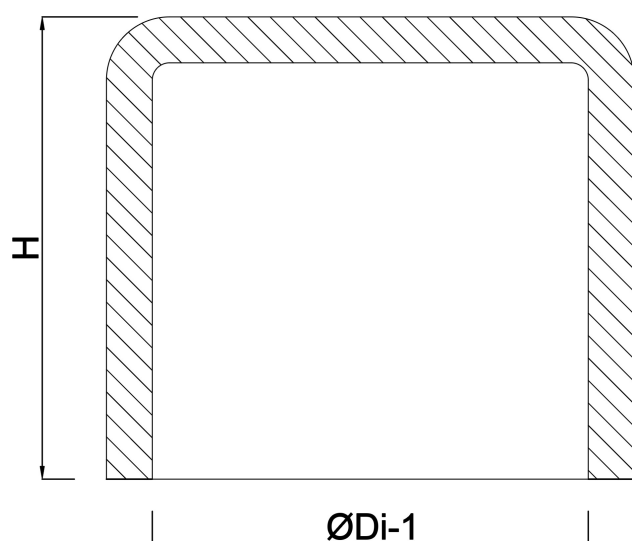

VDL Cap PVC-U 125 mm glue socket 16bar grey (7002821)

VL Van de Lande

TECHNICAL SPECIFICATIONS

Colour grey

Material PVC-U

Size 125 mm

Connection glue socket

Pressure 16 bar

DIMENSIONS

H 103 mm

P-1 69 mm

ØDi-1 125 mm

Last modified date: 24/05/2026

Bosta UK Ltd.
Reflection House
Olding Road
Bury St. Edmunds
Suffolk
IP33 3TA
T +44 (0) 1284 716580
E enquiries@bosta.co.uk
<http://www.bosta.com>