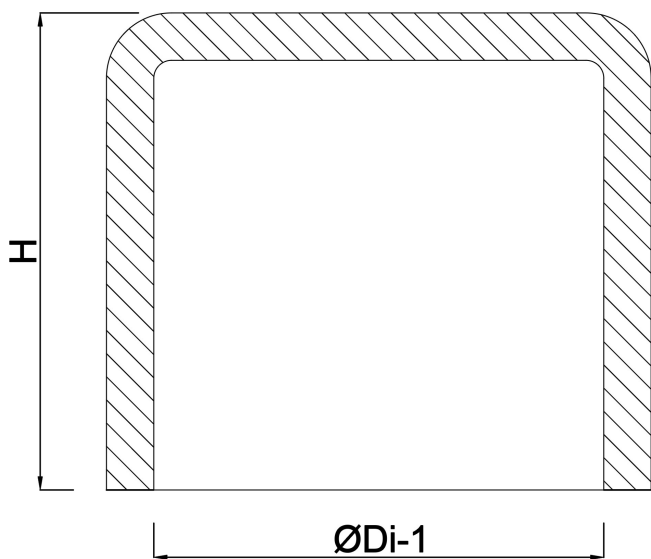

VDL Cap PVC-U 125 mm glue socket 16bar grey (7002821)

VL Van de Lande

TECHNICAL SPECIFICATIONS

Colour grey

Material PVC-U

Size 125 mm

Connection glue socket

Pressure 16 bar

DIMENSIONS

H 103 mm

P-1 69 mm

ØDi-1 125 mm

Last modified date: 14/03/2026

Bosta UK Ltd.
Reflection House
Olding Road
Bury St. Edmunds
Suffolk
IP33 3TA
T +44 (0) 1284 716580
E enquiries@bosta.co.uk
<http://www.bosta.com>