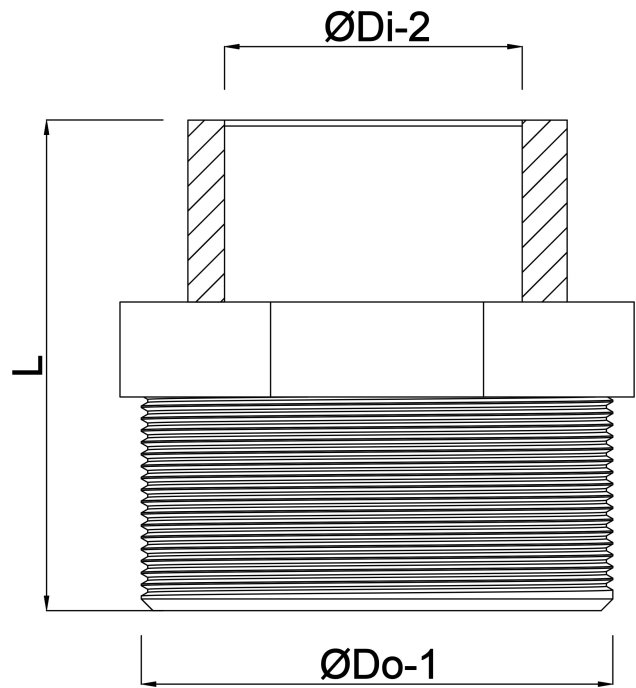

**VDL Reducer nipple PVC-U 1/2"
x 3/8" male thread x female
thread 10bar grey with
stainless steel ring type
reinforced (0100378)**

V-L Van de Lande

TECHNICAL SPECIFICATIONS

Colour	grey
Type	reinforced
Material	PVC-U
Feature	with stainless steel ring
Connection	male thread x female thread
Pressure	10 bar
Size	1/2" x 3/8"

DIMENSIONS

F-1	12 mm
F-2	15 mm
L	39 mm
ØDi-2	3/8 "
ØDo-1	1/2 "

Last modified date: 26/05/2026

Bosta UK Ltd.
Reflection House
Olding Road
Bury St. Edmunds
Suffolk
IP33 3TA
T +44 (0) 1284 716580
E enquiries@bosta.co.uk
<http://www.bosta.com>