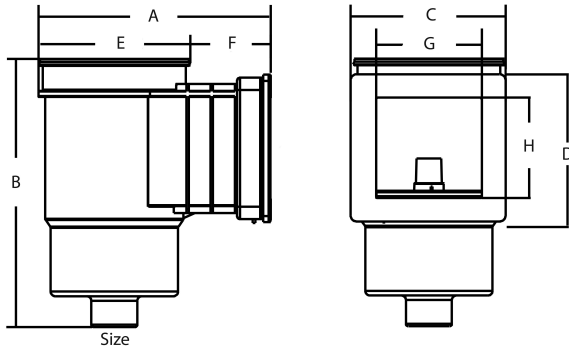

Hayward Skimmer ABS 2" female thread grey/white rectangular type Premium Small (7024533)

 **HAYWARD**

TECHNICAL SPECIFICATIONS

Type Premium Small

Material ABS/stainless steel

Model rectangular

Connection female thread

Colour grey/white

Suitable for liner pools

Size 2"

DIMENSIONS

A 369 mm

B 436 mm

C 230 mm

D 160 mm

E 230 mm

F 139 mm

G 190 mm

H 127 mm

Last modified date: 25/05/2026

Bosta UK Ltd.
Reflection House
Olding Road
Bury St. Edmunds
Suffolk
IP33 3TA
T +44 (0) 1284 716580
E enquiries@bosta.co.uk
<http://www.bosta.com>