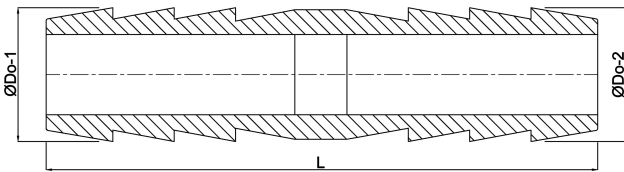

Profec Hose tail brass 19 mm hose tail 30bar (0423852)

TECHNICAL SPECIFICATIONS

Material brass

Connection hose tail

Max. temperature 120 °C

Pressure 30 bar

Max. temp. 120 °C

Size 19 mm

DIMENSIONS

L 55 mm

ØDo-1 19 mm

ØDo-2 19 mm

Last modified date: 23/05/2026

Bosta UK Ltd.
Reflection House
Olding Road

Bury St. Edmunds
Suffolk
IP33 3TA
T +44 (0) 1284 716580
E enquiries@bosta.co.uk
<http://www.bosta.com>